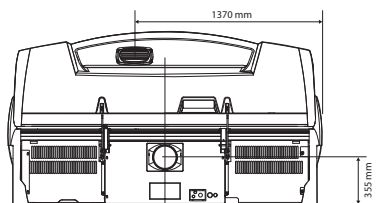

Hapro

seecret

HAPRO SEECRET C700

TYPE	C700
Secret collagen tubes XL	38 x 120 W
Secret accent light tubes	20 x 25 W
ContourPlus (ergonomic bed)	Standard
8 steps adjustable body cooling	Standard
8 steps adjustable face cooling	Standard
Welltherm heating comfort	Optional
SoundAround Plus ¹	Optional
Full colour display	Standard
Smart touch control	Standard
Easylift acrylic system bench	Standard
Front Panel Easy Move	Standard
Quickstart function	Standard
Programmable internal timer	Standard
Connection for external timer	Standard
One hour counter non-resetable	Standard
Two hour counters resetable	Standard
Connection	400V/3N~/50Hz
Power	Ca. 5,4 kW
Fuses	3 x 16A
Weight	380 kg