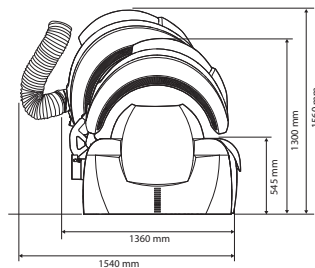

Hapro

seecret

HAPRO SEECRET C700

TYPE	C700
Secret collagen tubes XL	38 x 120 W
Secret accent light tubes	20 x 25 W
ContourPlus (ergonomic bed)	Standard
8 steps adjustable body cooling	Standard
8 steps adjustable face cooling	Standard
Welltherm heating comfort	Optional
SoundAround Plus ¹	Optional
Full colour display	Standard
Smart touch control	Standard
Easylift acrylic system bench	Standard
Front Panel Easy Move	Standard
Quickstart function	Standard
Programmable internal timer	Standard
Connection for external timer	Standard
One hour counter non-resetable	Standard
Two hour counters resetable	Standard
Connection	400V/3N~/50Hz
Power	Ca. 5,4 kW
Fuses	3 x 16A
Weight	380 kg