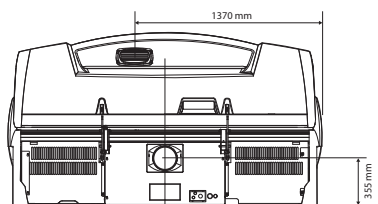

## HAPRO SEECRET C700

TYPE	C700
Secret collagen tubes XL	38 x 120 W
Secret accent light tubes	20 x 25 W
ContourPlus (ergonomic bed)	Standard
8 steps adjustable body cooling	Standard
8 steps adjustable face cooling	Standard
Welltherm heating comfort <sup>1</sup>	Optional
SoundAround Plus <sup>2</sup>	Optional
Xsens I <sup>3</sup>	Optional
Xsens III <sup>3</sup>	Optional
Full colour display	Standard
Smart touch control	Standard
Easylift acrylic system bench	Standard
Front Panel Easy Move	Standard
Quickstart function	Standard
Programmable internal timer	Standard
Connection for external timer	Standard
One hour counter non-resetable	Standard
Two hour counters resetable	Standard
Connection	400V/3N~/50Hz
Power	Ca. 5,4 kW
Fuses	3 x 16A
Weight	380 kg