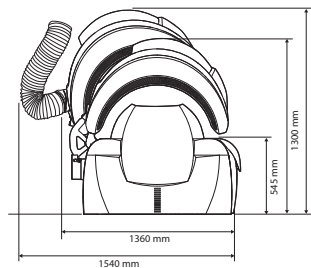

## HAPRO SEECRET C700

TYPE	C700
Secret collagen tubes XL	38 x 120 W
Secret accent light tubes	20 x 25 W
ContourPlus (ergonomic bed)	Standard
8 steps adjustable body cooling	Standard
8 steps adjustable face cooling	Standard
Welltherm heating comfort <sup>1</sup>	Optional
SoundAround Plus <sup>2</sup>	Optional
Xsens I <sup>3</sup>	Optional
Xsens III <sup>3</sup>	Optional
Full colour display	Standard
Smart touch control	Standard
Easylift acrylic system bench	Standard
Front Panel Easy Move	Standard
Quickstart function	Standard
Programmable internal timer	Standard
Connection for external timer	Standard
One hour counter non-resetable	Standard
Two hour counters resetable	Standard
Connection	400V/3N~/50Hz
Power	Ca. 5,4 kW
Fuses	3 x 16A
Weight	380 kg